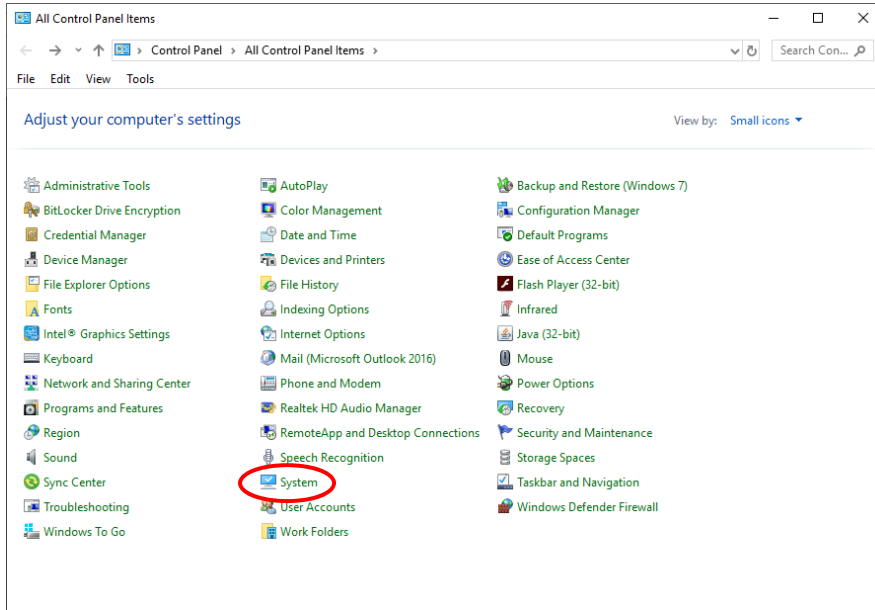

Lookup Computer Name

1. Open "Control Panel"
2. Click on "System"

3. Find "Full computer name" Case does NOT matter. In the example below it is ea-ewilmsen1.acns.colostate.edu